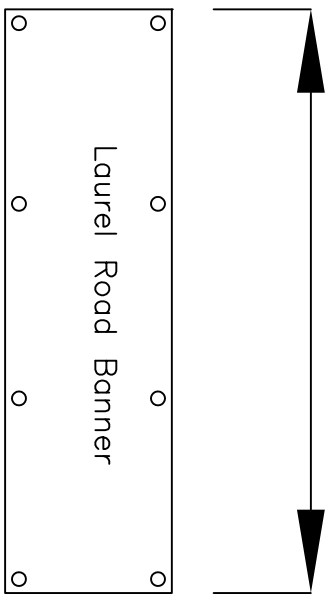

Note: Banner should have Grommets located 24" on center starting in the middle on both the top and bottom of the banner

3'

2'

7'

Note: Banner should have Grommets located in each of the four corners and two additional grommets evenly spaced at the top and bottom of the banner

St. Joseph County Parks Department

Site: Amphitheater/Laurel Road Banner

Drawn By: S.E.S. Date: 06/30/09