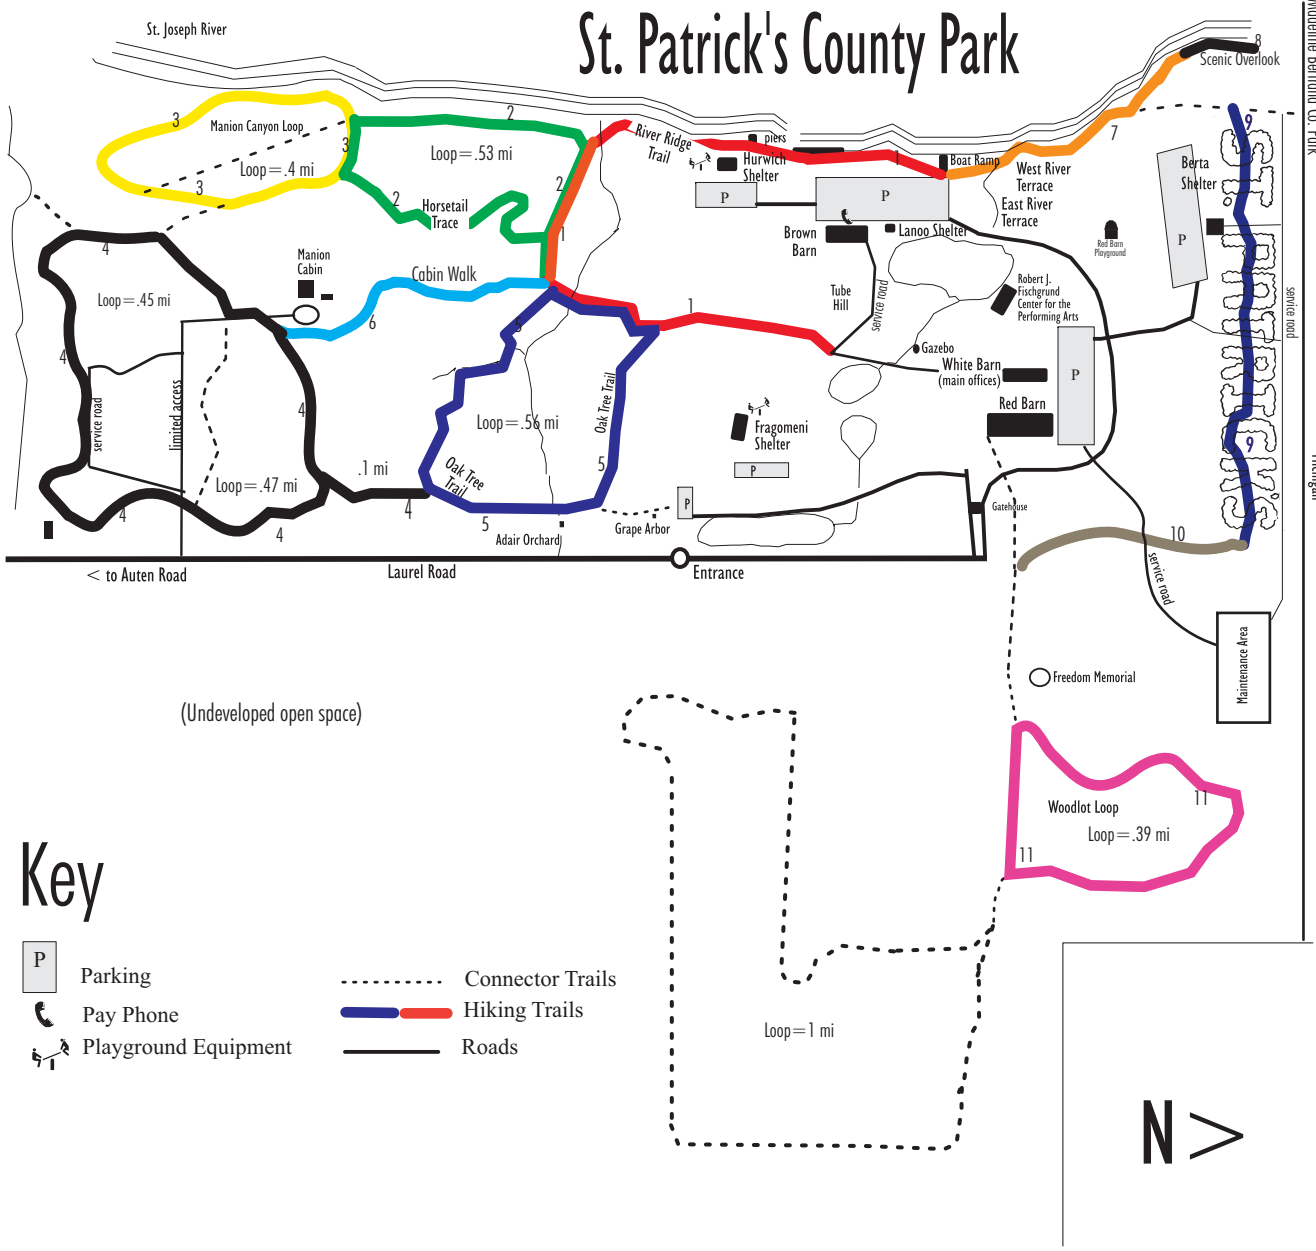

St. Patrick's County Park

Key

- Parking
- Pay Phone
- Playground Equipment
- Connector Trails
- Hiking Trails
- Roads

(Undeveloped open space)

Trail Map

TRAIL KEY		
No.	Name	Color Key
1	River Ridge	Red
2	Horsetail Trace	Green
3	Manion Canyon Loop	Yellow
4	Pasture Loops	Black
5	Oak Tree Trail	Navy Blue
6	Cabin Walk	Light Blue
7	River Walk	Orange
8	Scenic Overlook	White
9	White Pine/Letters Trail	Purple
10	White Pine Extension	Gray
11	Woodlot Loop	Magenta

Rest rooms are available year-round at the White Barn. During recreational programs, rest rooms are also open in the Brown Barn. Rest rooms at the Berta Shelter are closed in winter.

Please keep your pet on a leash.