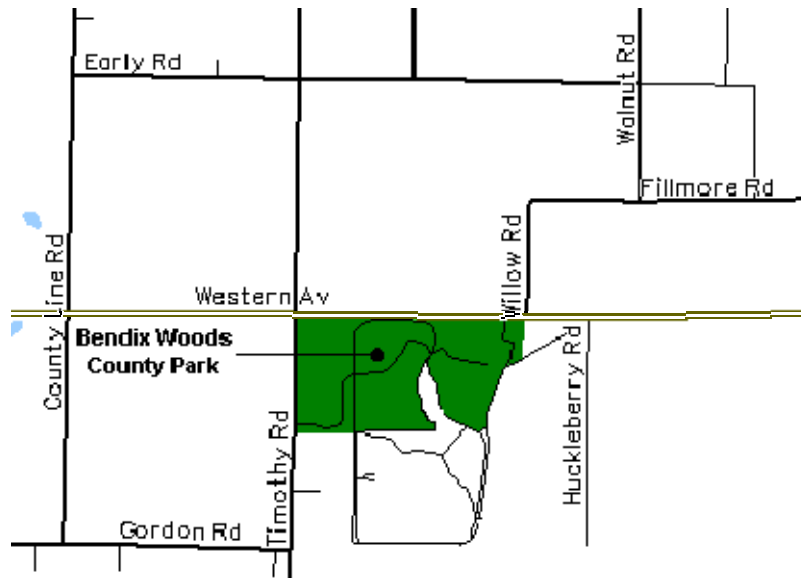

Driving Directions to Bendix Woods County Park

14-1/2 miles from downtown South Bend, take Western Avenue (West) turns into State Road 2, go to Timothy Road turn South entrance to Bendix Woods.

9-1/2 miles West from the 20 Bypass, take the La Porte or State Road 2 exit West, go to Timothy Road turn South entrance to Bendix Woods.

3 miles South of U.S. 20 and Timothy Road, New Carlisle, IN, to Bendix Woods.

2 miles East of La Porte County Line on State Road 2., to Bendix Woods.

Bendix Woods
32132 State Road 2
New Carlisle, Indiana 46552-9522
Bus: (574) 654-3155
Bus Fax: +1 (574) 654-3674
E-mail: bendixwoods@sjcparks.org