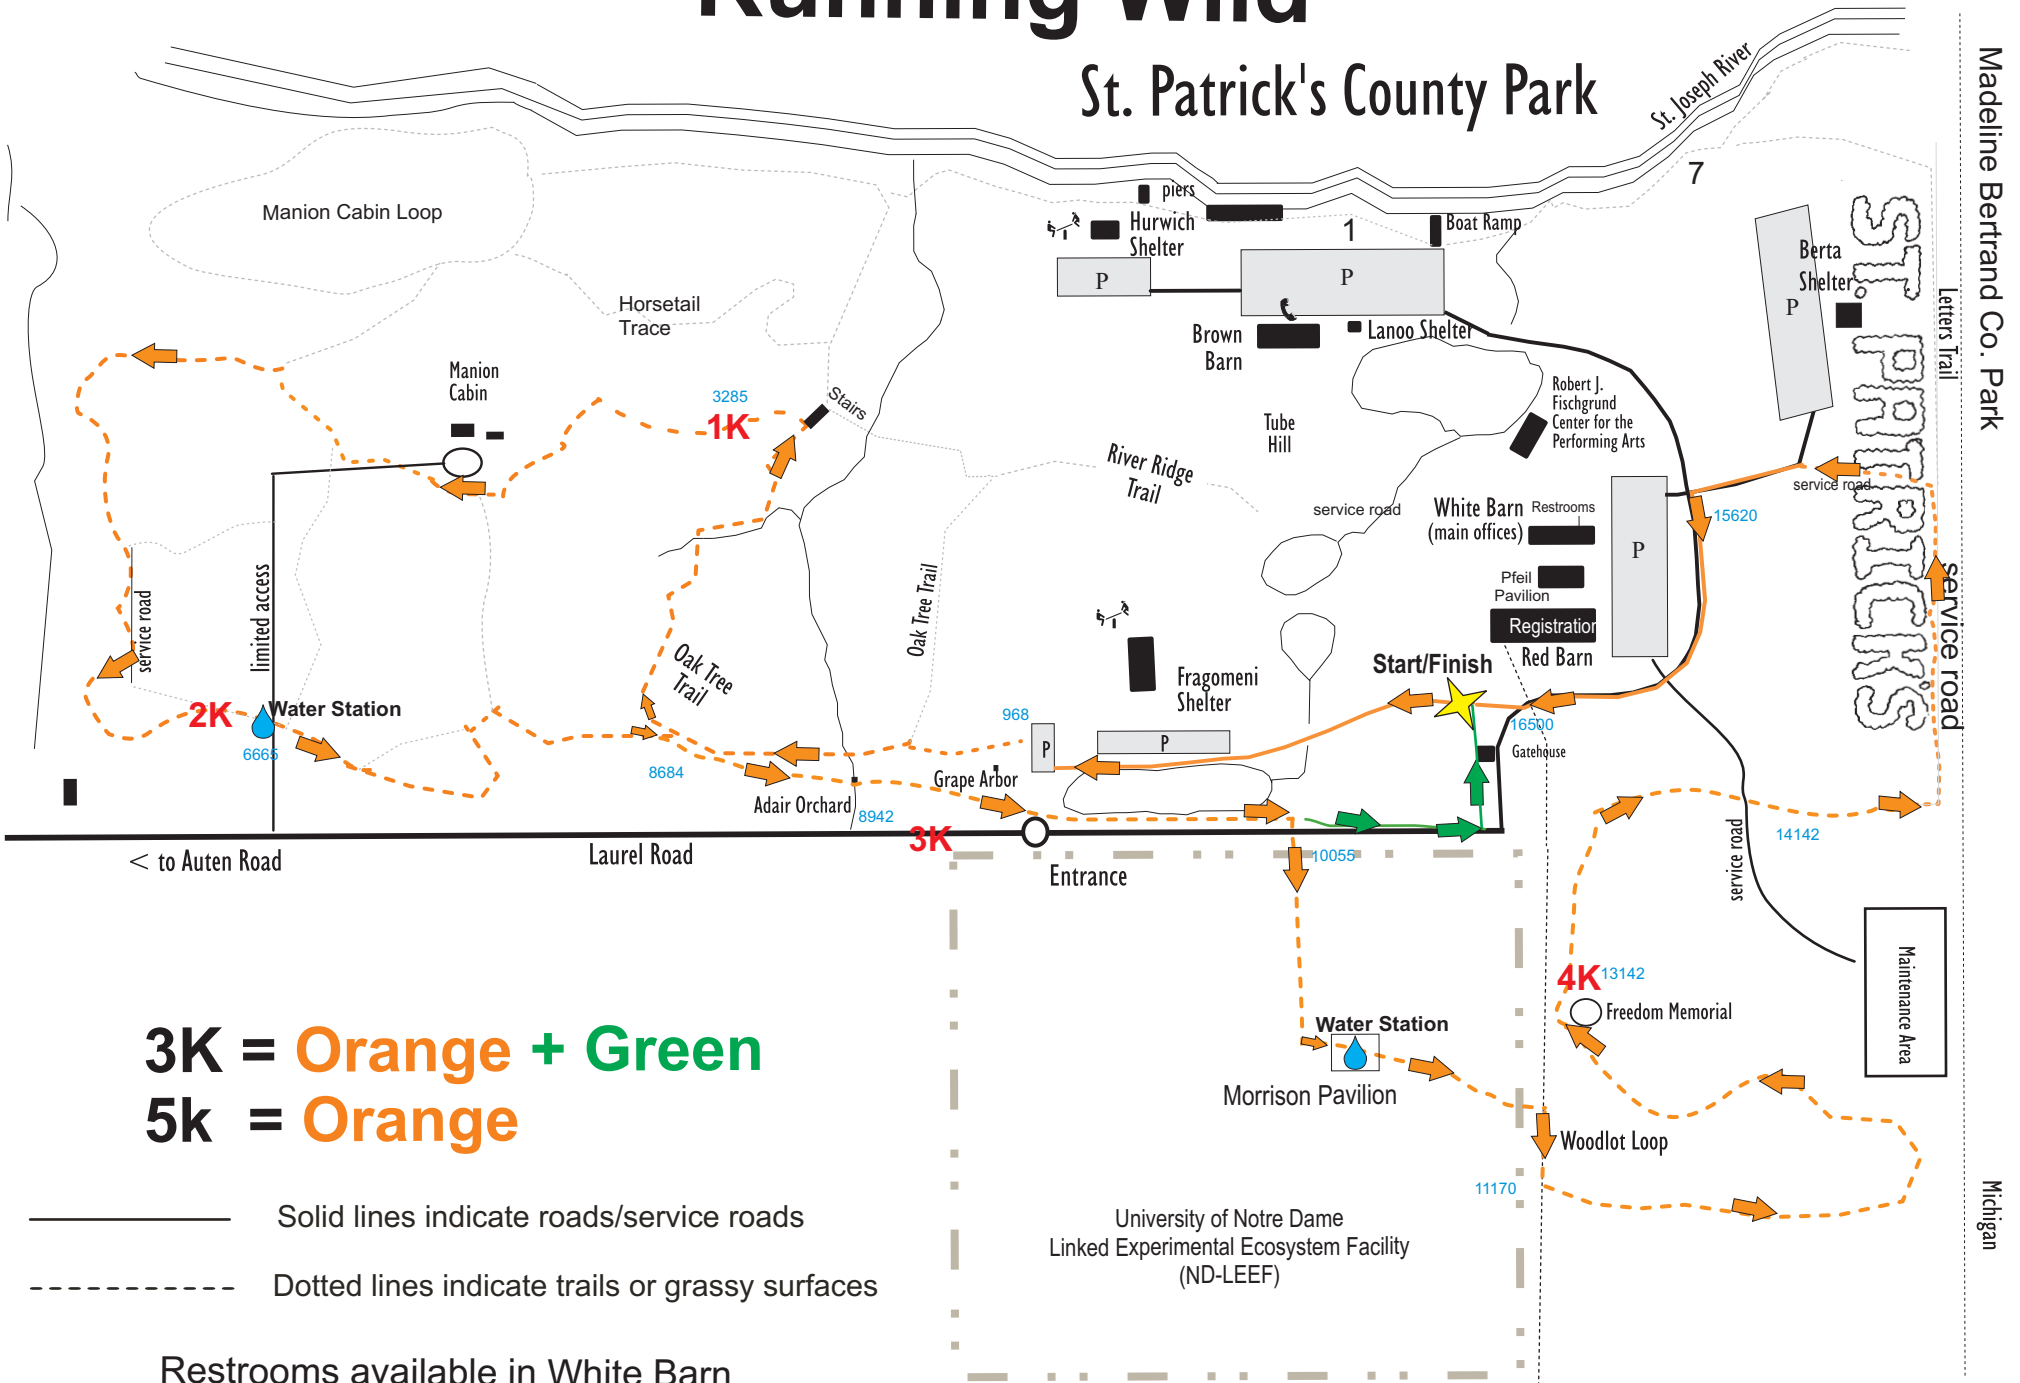

Running Wild

St. Patrick's County Park

3K = Orange + Green

5k = Orange

- Solid lines indicate roads/service roads
- - - Dotted lines indicate trails or grassy surfaces

Restrooms available in White Barn

Madeline Bertrand Co. Park

Michigan