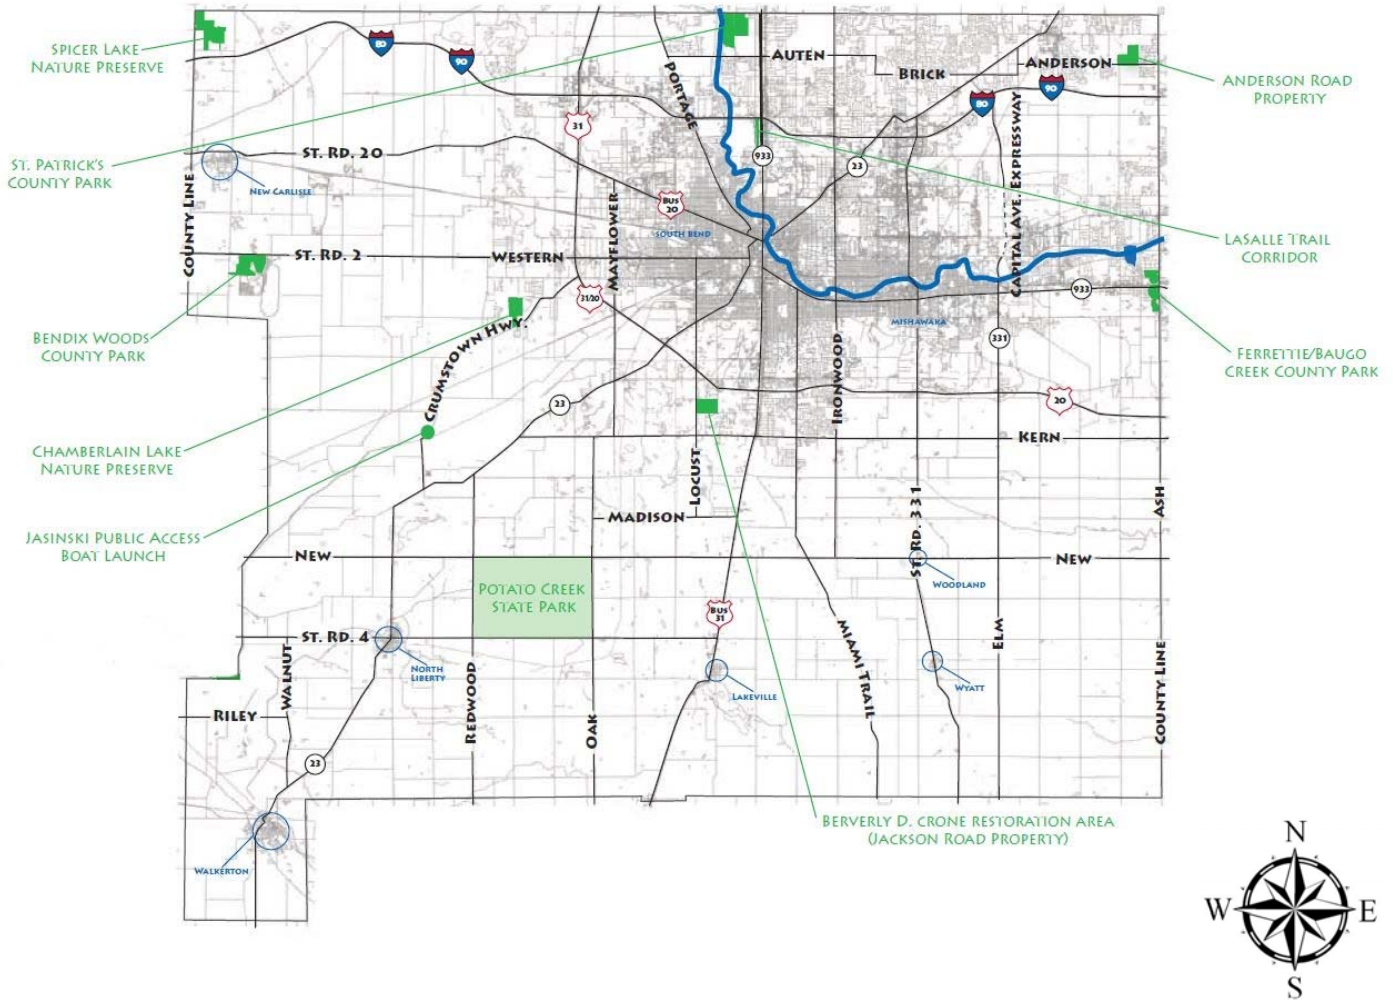

St. Joseph County Parks

St. Patrick's County Park
 (Administrative Offices)
 50651 Laurel Road
 South Bend, IN 46637-1004
 574/277-4828 / Fax 574/273-2334

Bendix Woods County Park
 32132 State Road 2
 New Carlisle, IN 46552-9522
 574/654-3155 / Fax 574/654-3674

LaSalle Trail
 St. Mary's North to Michigan-
 State Line, One block west of 933
 South Bend, IN 46637
 574/277-4828 (for information)

Ferrettie/Baugo Creek County Park
 57057 Ash Road
 Osceola, IN 46561-9583
 574/674-9765 / Fax 574/674-9778