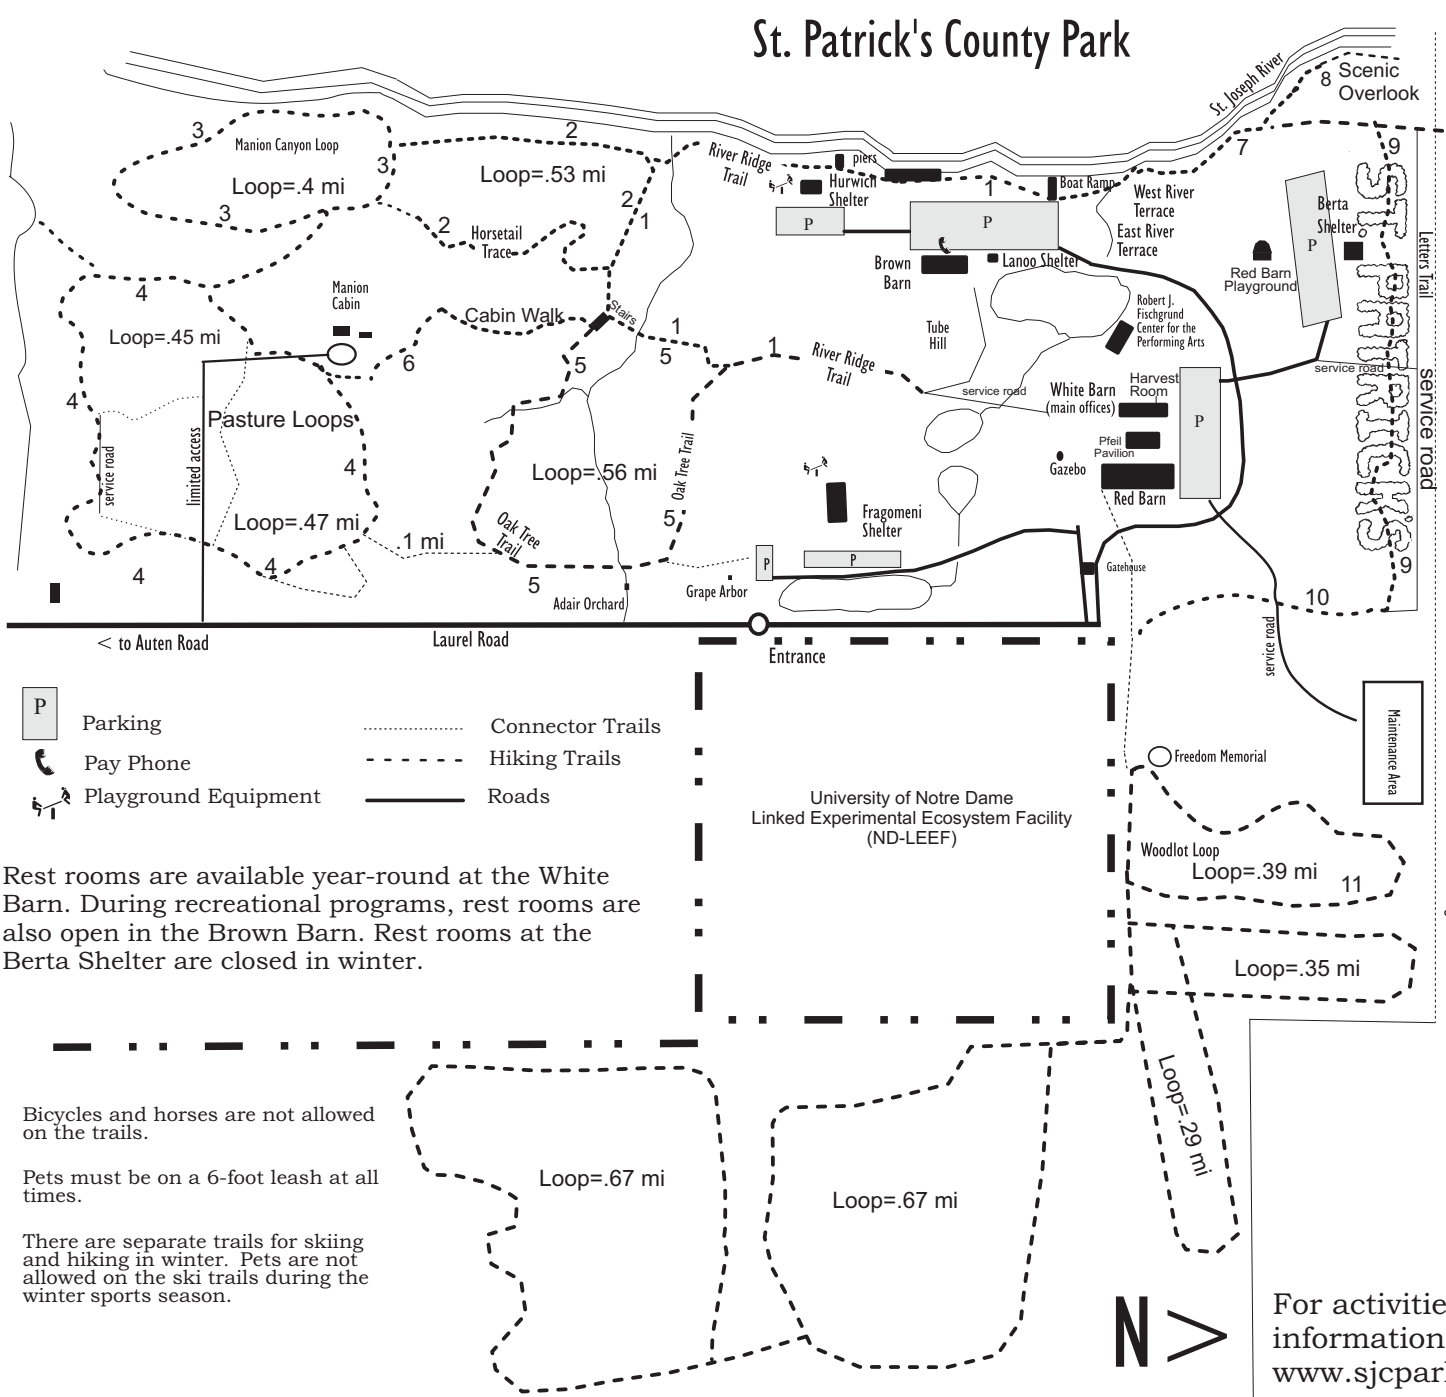

St. Patrick's County Park

No.	Trail Name	Color Key
1	River Ridge	Red
2	Horsetail Trace	Green
3	Manion Canyon Loop	Yellow
4	Pasture Loops	Black
5	Oak Tree Trail	Navy Blue
6	Cabin Walk	Light Blue
7	River Walk	Orange
8	Scenic Overlook	White
9	White Pine/Letters Trail	Purple
10	White Pine Extension	Gray
11	Woodlot Loop	Magenta

Rest rooms are available year-round at the White Barn. During recreational programs, rest rooms are also open in the Brown Barn. Rest rooms at the Berta Shelter are closed in winter.

Bicycles and horses are not allowed on the trails.

Pets must be on a 6-foot leash at all times.

There are separate trails for skiing and hiking in winter. Pets are not allowed on the ski trails during the winter sports season.

For activities information log onto www.sjcparks.org