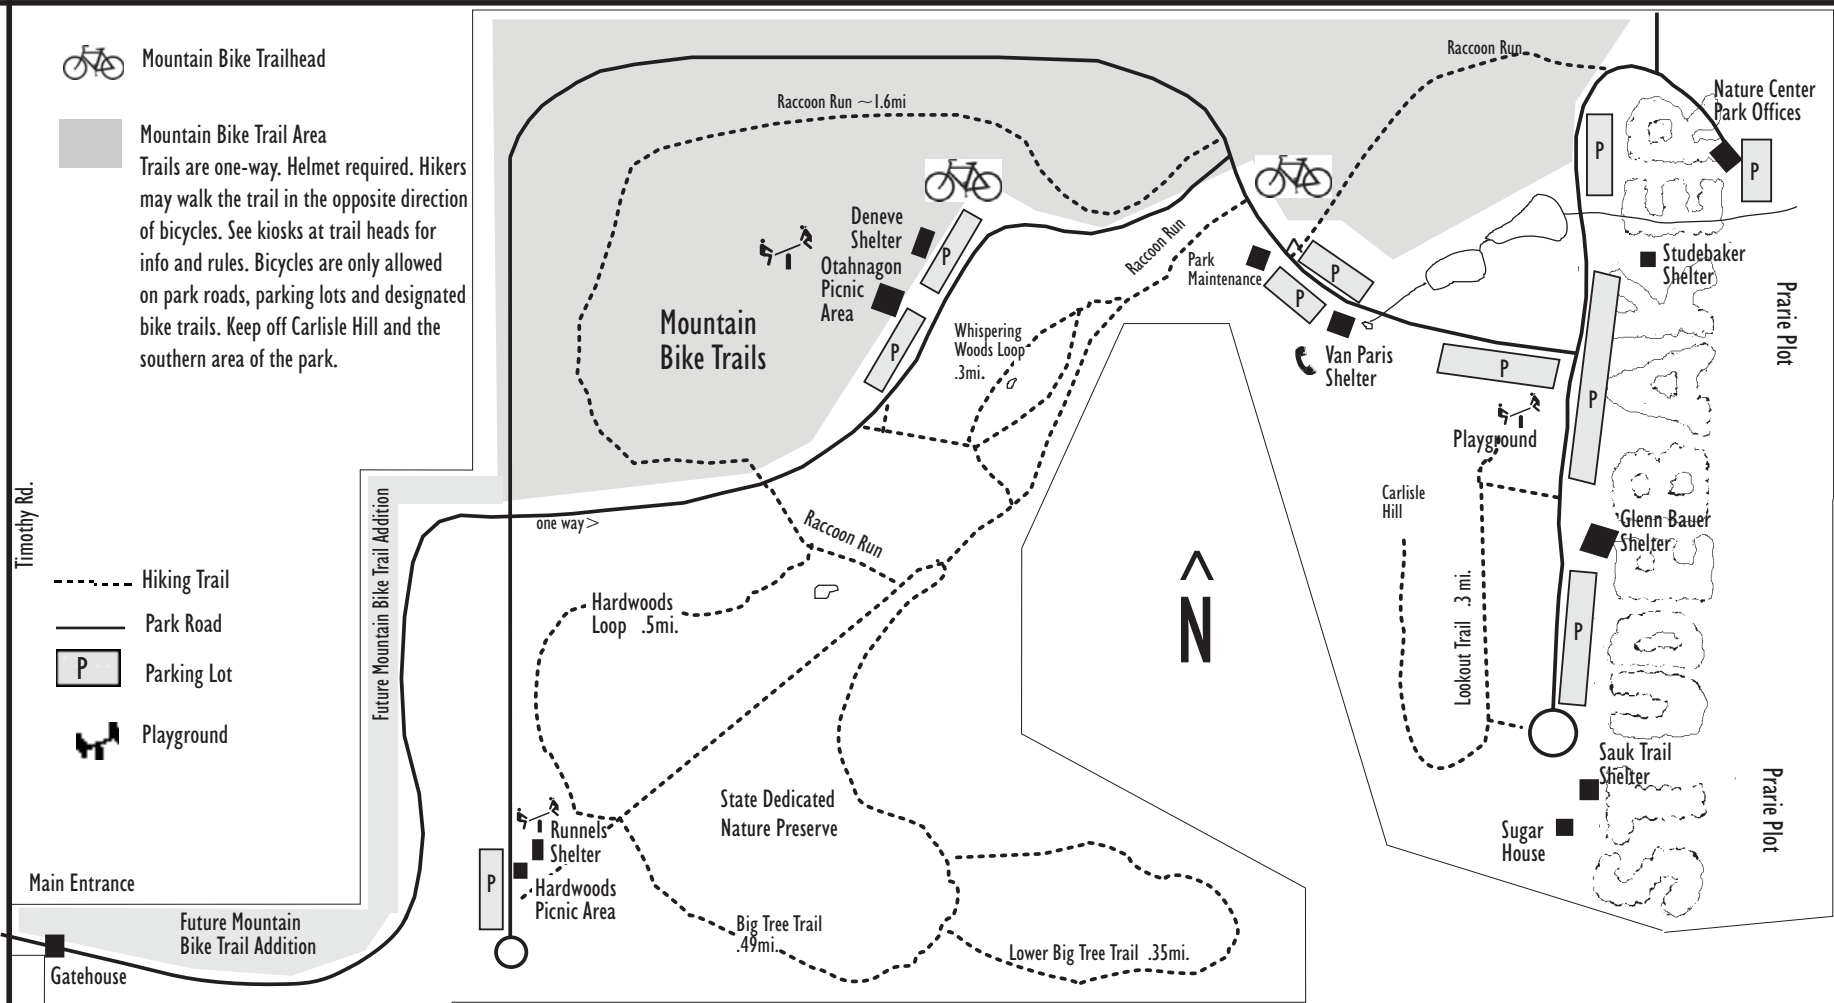

Bendix Woods County Park

For more information log onto www.sjcparks.org

SR2

Rest rooms are available year round in either the Glenn Bauer or Van Paris Shelter. They are available during office hours at the Nature Center/Park Office. Rest rooms at the Otahnagon and Hardwoods areas are closed in winter.